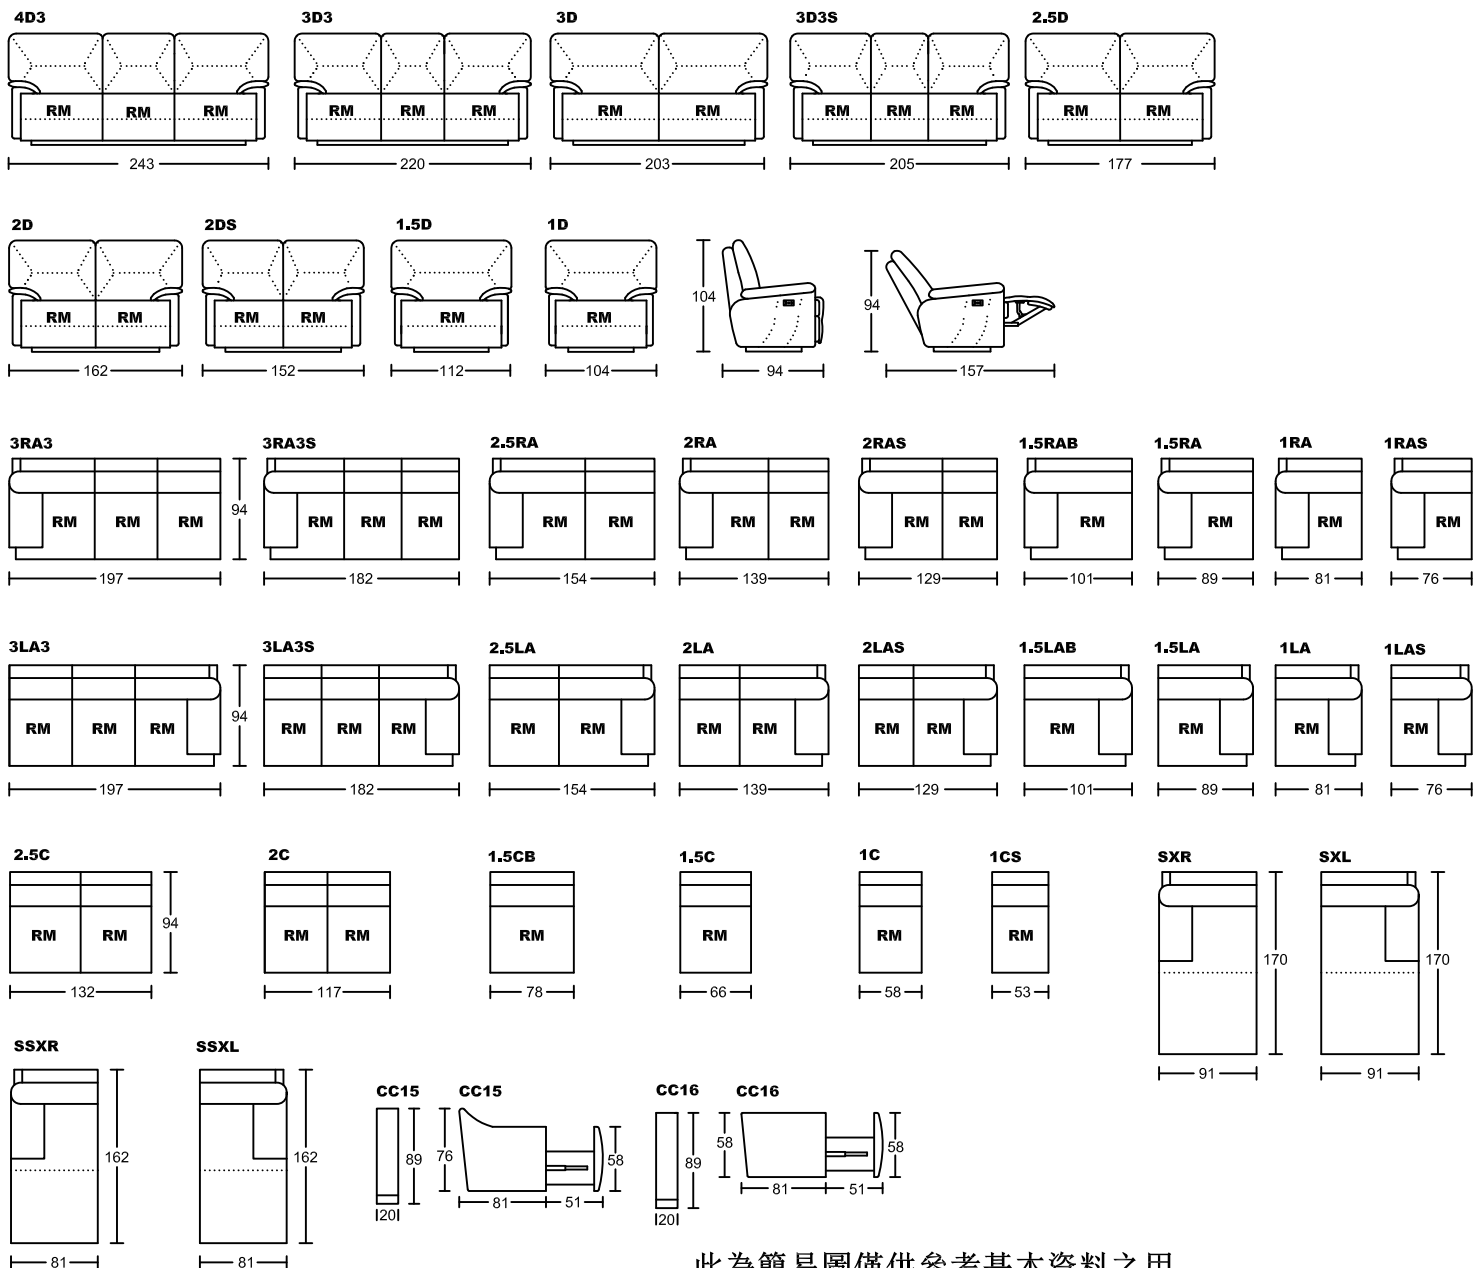

MACKEN III 6504A

Designed by GIORMANI

此為簡易圖僅供參考基本資料之用。

梳化產品屬軟性產品，請預算每件產品規格會有公差為+/-5 厘米之內。

詳情必須查詢店員。（單位：cm）

The information is used for reference only.

The actual size of each piece of the product should be subject to the discrepancies of +/-5cm.

Please check with our salespersons for further details.

26/3/2025

E1-Electrical Switch with USB電控制連USB插頭

R1-Electrical Remote 電遙控

RM-Reclining Mechanism 彈較功能(腳踏板、座位、屏同步移動)

功能/開關搭配表

開關 功能	E1	R1
RM	✓	✓