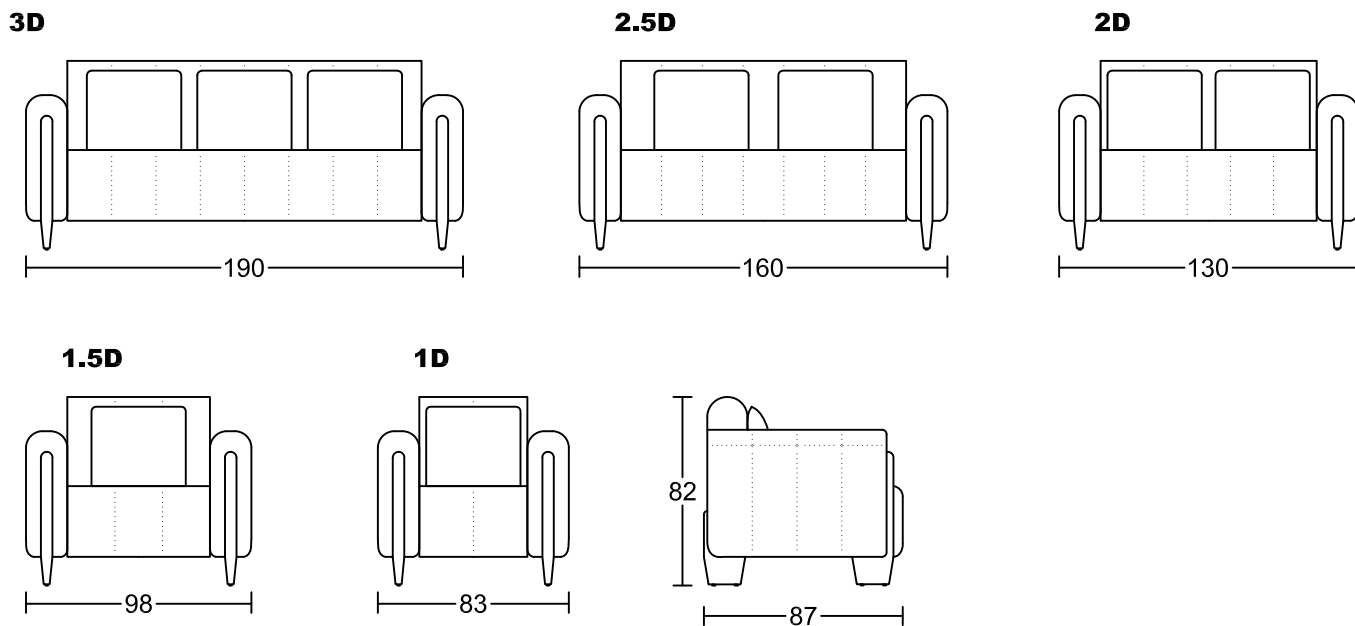

## Designed by Ron Leung for GIORMANI

---

此為簡易圖僅供參考基本資料之用。  
梳化產品屬軟性產品，請預算每件產品  
規格會有公差為 $\pm 5$ 厘米之內。  
詳情必須查詢店員。（單位：cm）

**The information is used for reference only.  
The actual size of each piece of the product  
should be subject to the discrepancies of  $\pm 5$ cm.  
Please check with our salespersons for further details.**  
5/3/2025