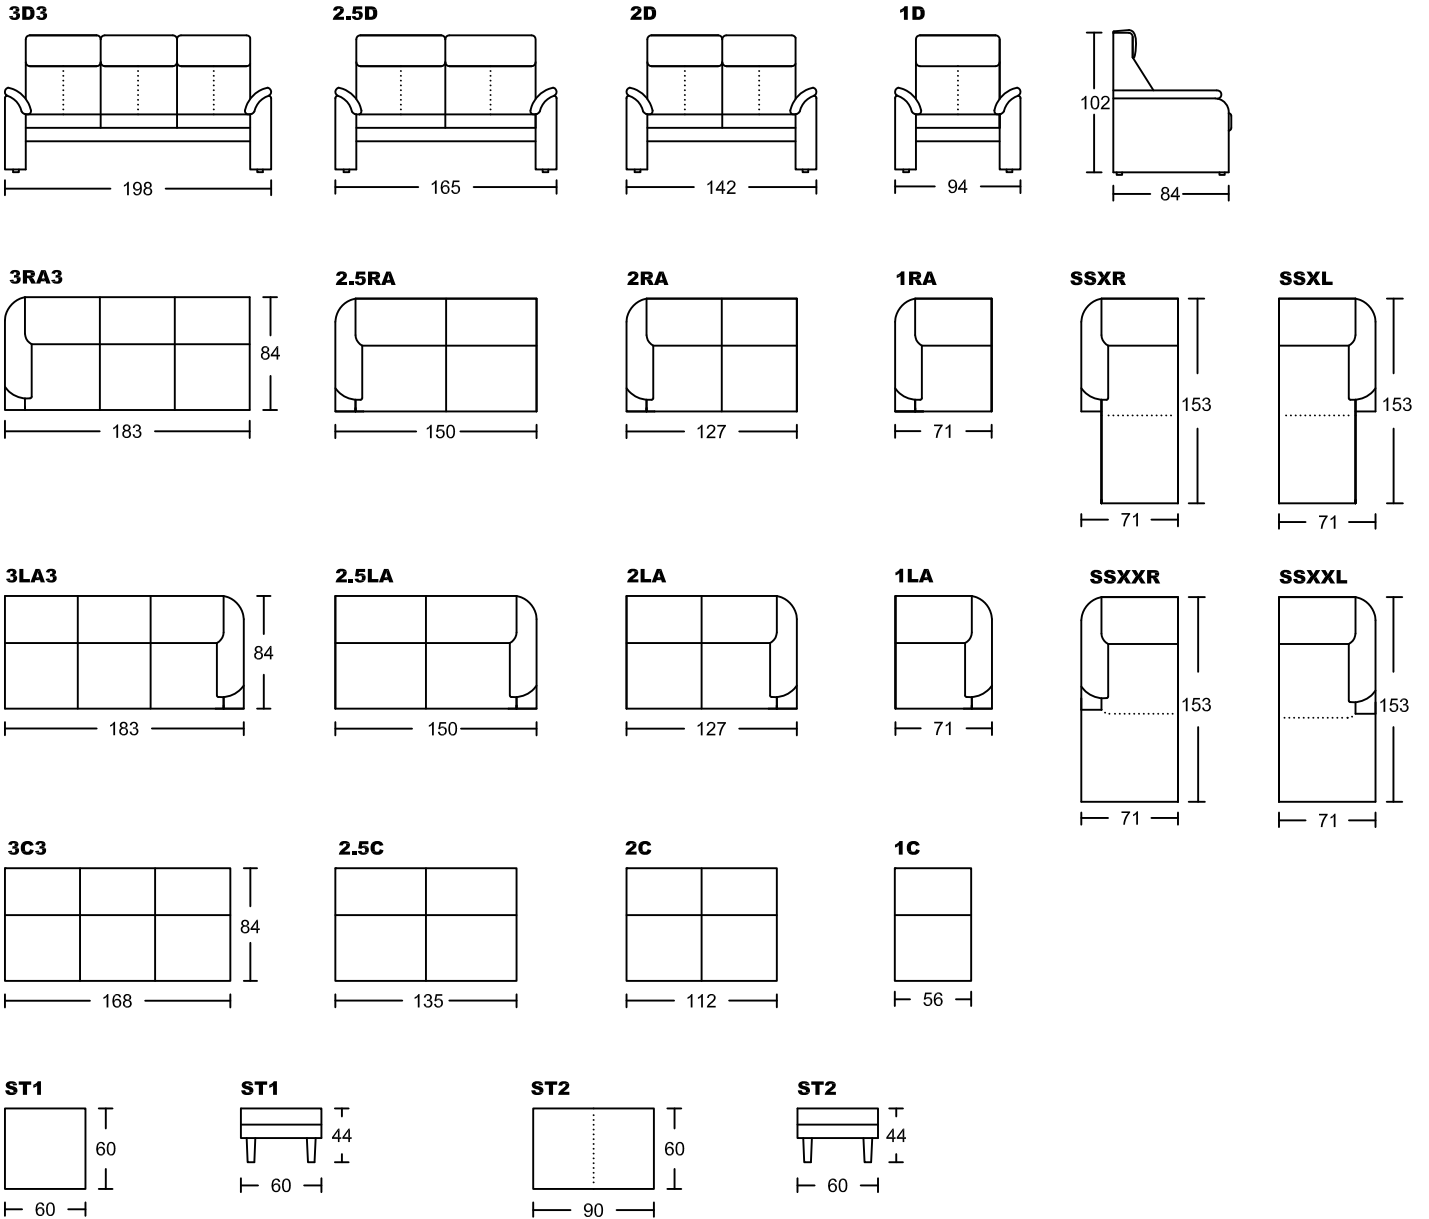

CARINA IV 4045A-H1

Designed by GIORMANI

此為簡易圖僅供參考基本資料之用。

梳化產品屬軟性產品，請預算每件產品

規格會有公差為 ± 5 厘米之內。

詳情必須查詢店員。（單位：cm）

The information is used for reference only.

The actual size of each piece of the product

should be subject to the discrepancies of ± 5 cm.

Please check with our salespersons for further details.

26/2/2025