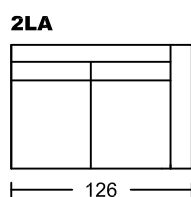

METRO II 4032A-H1

Designed by GIORMANI

此為簡易圖僅供參考基本資料之用。
 梳化產品屬軟性產品，請預算每件產品
 規格會有公差為+/-5 厘米之內。
 詳情必須查詢店員。（單位：cm）

**The information is used for reference only.
 The actual size of each piece of the product
 should be subject to the discrepancies of +/-5cm.
 Please check with our salespersons for further details.
 27/12/2022**