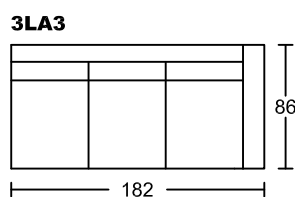

METRO II 4032A-H1

Designed by GIORMANI

此為簡易圖僅供參考基本資料之用。
 梳化產品屬軟性產品，請預算每件產品
 規格會有公差為+/-5 厘米之內。
 詳情必須查詢店員。（單位：cm）

**The information is used for reference only.
 The actual size of each piece of the product
 should be subject to the discrepancies of +/-5cm.
 Please check with our salespersons for further details.
 27/12/2022**