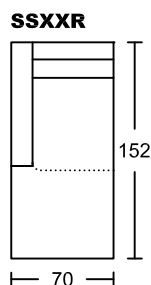

METRO II 4032A-H1

Designed by GIORMANI

此為簡易圖僅供參考基本資料之用。
 梳化產品屬軟性產品，請預算每件產品
 規格會有公差為+/-5 厘米之內。
 詳情必須查詢店員。（單位：cm）

**The information is used for reference only.
 The actual size of each piece of the product
 should be subject to the discrepancies of +/-5cm.
 Please check with our salespersons for further details.
 27/12/2022**