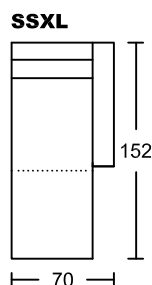

METRO II 4032A-H1

Designed by GIORMANI

此為簡易圖僅供參考基本資料之用。
 梳化產品屬軟性產品，請預算每件產品
 規格會有公差為+/-5 厘米之內。
 詳情必須查詢店員。（單位：cm）

**The information is used for reference only.
 The actual size of each piece of the product
 should be subject to the discrepancies of +/-5cm.
 Please check with our salespersons for further details.
 27/12/2022**