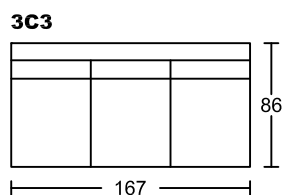

METRO II 4032A-H1

Designed by GIORMANI

此為簡易圖僅供參考基本資料之用。
 梳化產品屬軟性產品，請預算每件產品
 規格會有公差為+/-5 厘米之內。
 詳情必須查詢店員。（單位：cm）

**The information is used for reference only.
 The actual size of each piece of the product
 should be subject to the discrepancies of +/-5cm.
 Please check with our salespersons for further details.
 27/12/2022**