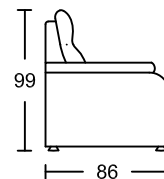

METRO II 4032A-H1

Designed by GIORMANI

此為簡易圖僅供參考基本資料之用。
 梳化產品屬軟性產品，請預算每件產品
 規格會有公差為+/-5 厘米之內。
 詳情必須查詢店員。（單位：cm）

**The information is used for reference only.
 The actual size of each piece of the product
 should be subject to the discrepancies of +/-5cm.
 Please check with our salespersons for further details.
 27/12/2022**