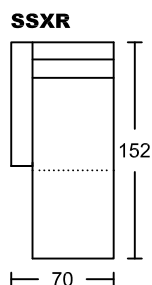

METRO II 4032A-H1

Designed by GIORMANI

此為簡易圖僅供參考基本資料之用。
 梳化產品屬軟性產品，請預算每件產品
 規格會有公差為+/-5 厘米之內。
 詳情必須查詢店員。（單位：cm）

**The information is used for reference only.
 The actual size of each piece of the product
 should be subject to the discrepancies of +/-5cm.
 Please check with our salespersons for further details.
 27/12/2022**