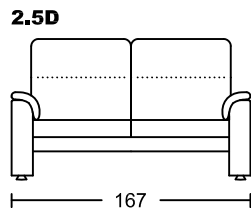

METRO II 4032A-H1

Designed by GIORMANI

此為簡易圖僅供參考基本資料之用。
 梳化產品屬軟性產品，請預算每件產品
 規格會有公差為+/-5 厘米之內。
 詳情必須查詢店員。（單位：cm）

**The information is used for reference only.
 The actual size of each piece of the product
 should be subject to the discrepancies of +/-5cm.
 Please check with our salespersons for further details.
 27/12/2022**