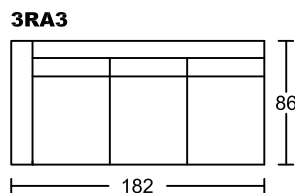

METRO II 4032A-H1

Designed by GIORMANI

此為簡易圖僅供參考基本資料之用。
 梳化產品屬軟性產品，請預算每件產品
 規格會有公差為+/-5 厘米之內。
 詳情必須查詢店員。（單位：cm）

**The information is used for reference only.
 The actual size of each piece of the product
 should be subject to the discrepancies of +/-5cm.
 Please check with our salespersons for further details.
 27/12/2022**