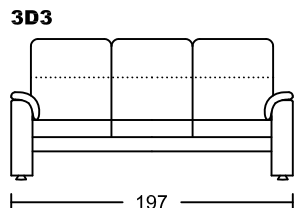

METRO II 4032A-H1

Designed by GIORMANI

此為簡易圖僅供參考基本資料之用。
 梳化產品屬軟性產品，請預算每件產品
 規格會有公差為+/-5 厘米之內。
 詳情必須查詢店員。（單位：cm）

**The information is used for reference only.
 The actual size of each piece of the product
 should be subject to the discrepancies of +/-5cm.
 Please check with our salespersons for further details.
 27/12/2022**