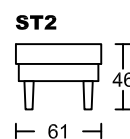

METRO II 4032A-H1

Designed by GIORMANI

此為簡易圖僅供參考基本資料之用。
 梳化產品屬軟性產品，請預算每件產品
 規格會有公差為+/-5 厘米之內。
 詳情必須查詢店員。（單位：cm）

**The information is used for reference only.
 The actual size of each piece of the product
 should be subject to the discrepancies of +/-5cm.
 Please check with our salespersons for further details.
 27/12/2022**