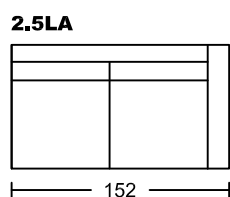

METRO II 4032A-H1

Designed by GIORMANI

此為簡易圖僅供參考基本資料之用。
 梳化產品屬軟性產品，請預算每件產品
 規格會有公差為+/-5 厘米之內。
 詳情必須查詢店員。（單位：cm）

**The information is used for reference only.
 The actual size of each piece of the product
 should be subject to the discrepancies of +/-5cm.
 Please check with our salespersons for further details.
 27/12/2022**