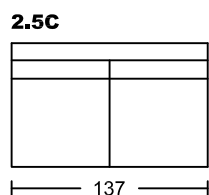

METRO II 4032A-H1

Designed by GIORMANI

此為簡易圖僅供參考基本資料之用。
 梳化產品屬軟性產品，請預算每件產品
 規格會有公差為+/-5 厘米之內。
 詳情必須查詢店員。（單位：cm）

**The information is used for reference only.
 The actual size of each piece of the product
 should be subject to the discrepancies of +/-5cm.
 Please check with our salespersons for further details.
 27/12/2022**