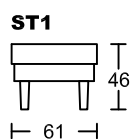

METRO II 4032A-H1

Designed by GIORMANI

此為簡易圖僅供參考基本資料之用。
 梳化產品屬軟性產品，請預算每件產品
 規格會有公差為+/-5 厘米之內。
 詳情必須查詢店員。（單位：cm）

**The information is used for reference only.
 The actual size of each piece of the product
 should be subject to the discrepancies of +/-5cm.
 Please check with our salespersons for further details.
 27/12/2022**