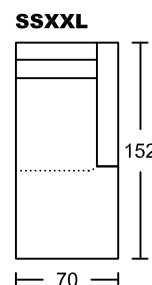

METRO II 4032A-H1

Designed by GIORMANI

此為簡易圖僅供參考基本資料之用。
 梳化產品屬軟性產品，請預算每件產品
 規格會有公差為+/-5 厘米之內。
 詳情必須查詢店員。（單位：cm）

**The information is used for reference only.
 The actual size of each piece of the product
 should be subject to the discrepancies of +/-5cm.
 Please check with our salespersons for further details.
 27/12/2022**