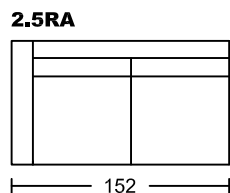

METRO II 4032A-H1

Designed by GIORMANI

此為簡易圖僅供參考基本資料之用。
 梳化產品屬軟性產品，請預算每件產品
 規格會有公差為+/-5 厘米之內。
 詳情必須查詢店員。（單位：cm）

**The information is used for reference only.
 The actual size of each piece of the product
 should be subject to the discrepancies of +/-5cm.
 Please check with our salespersons for further details.
 27/12/2022**