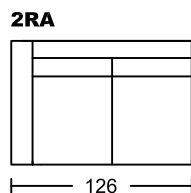

METRO II 4032A-H1

Designed by GIORMANI

此為簡易圖僅供參考基本資料之用。
 梳化產品屬軟性產品，請預算每件產品
 規格會有公差為+/-5 厘米之內。
 詳情必須查詢店員。（單位：cm）

**The information is used for reference only.
 The actual size of each piece of the product
 should be subject to the discrepancies of +/-5cm.
 Please check with our salespersons for further details.
 27/12/2022**