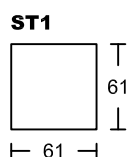

METRO II 4032A-H1

Designed by GIORMANI

此為簡易圖僅供參考基本資料之用。
 梳化產品屬軟性產品，請預算每件產品
 規格會有公差為+/-5 厘米之內。
 詳情必須查詢店員。（單位：cm）

**The information is used for reference only.
 The actual size of each piece of the product
 should be subject to the discrepancies of +/-5cm.
 Please check with our salespersons for further details.
 27/12/2022**