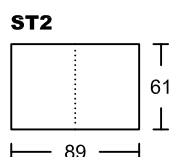

METRO II 4032A-H1

Designed by GIORMANI

此為簡易圖僅供參考基本資料之用。
 梳化產品屬軟性產品，請預算每件產品
 規格會有公差為+/-5 厘米之內。
 詳情必須查詢店員。（單位：cm）

**The information is used for reference only.
 The actual size of each piece of the product
 should be subject to the discrepancies of +/-5cm.
 Please check with our salespersons for further details.
 27/12/2022**