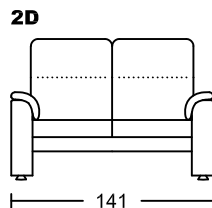

METRO II 4032A-H1

Designed by GIORMANI

此為簡易圖僅供參考基本資料之用。
 梳化產品屬軟性產品，請預算每件產品
 規格會有公差為+/-5 厘米之內。
 詳情必須查詢店員。（單位：cm）

**The information is used for reference only.
 The actual size of each piece of the product
 should be subject to the discrepancies of +/-5cm.
 Please check with our salespersons for further details.
 27/12/2022**