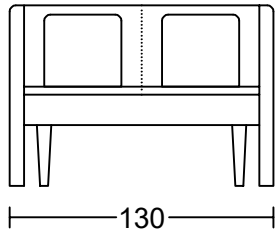

LANGEN II D001A-H1

Designed by GIORMANI

2D

BH01

BH01

BH02

BH02

BH02

① D001A-H1整件沙發全皮或半皮做法。

	咕臣做布	座咕臣
款式		
D001AS-H1		✓

此為簡易圖僅供參考基本資料之用。

梳化產品屬軟性產品，請預算每件產品

規格會有公差為+/-5 厘米之內。

詳情必須查詢店員。（單位：cm）

The information is used for reference only.

The actual size of each piece of the product

should be subject to the discrepancies of +/-5cm.

Please check with our salespersons for further details.

25/5/2023