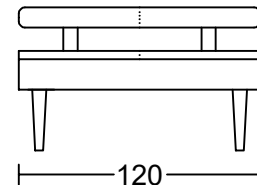

LANGEN II D001A-H1

Designed by GIORMANI

2D

BH01

BH01

BH02

BH02

BH02

① D001A-H1整件沙發全皮或半皮做法。

	咕臣做布	座咕臣
款式		
D001AS-H1		✓

此為簡易圖僅供參考基本資料之用。

梳化產品屬軟性產品，請預算每件產品

規格會有公差為+/-5 厘米之內。

詳情必須查詢店員。（單位：cm）

The information is used for reference only.

The actual size of each piece of the product

should be subject to the discrepancies of +/-5cm.

Please check with our salespersons for further details.

25/5/2023