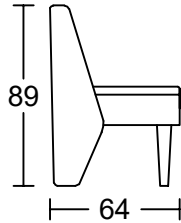

LANGEN II D001A-H1

Designed by GIORMANI

2D

BH01

BH01

BH02

BH02

BH02

① D001A-H1整件沙發全皮或半皮做法。

	咕臣做布	座咕臣
款式		
D001AS-H1		✓

此為簡易圖僅供參考基本資料之用。

梳化產品屬軟性產品，請預算每件產品

規格會有公差為+/-5 厘米之內。

詳情必須查詢店員。（單位：cm）

The information is used for reference only.

The actual size of each piece of the product

should be subject to the discrepancies of +/-5cm.

Please check with our salespersons for further details.

25/5/2023