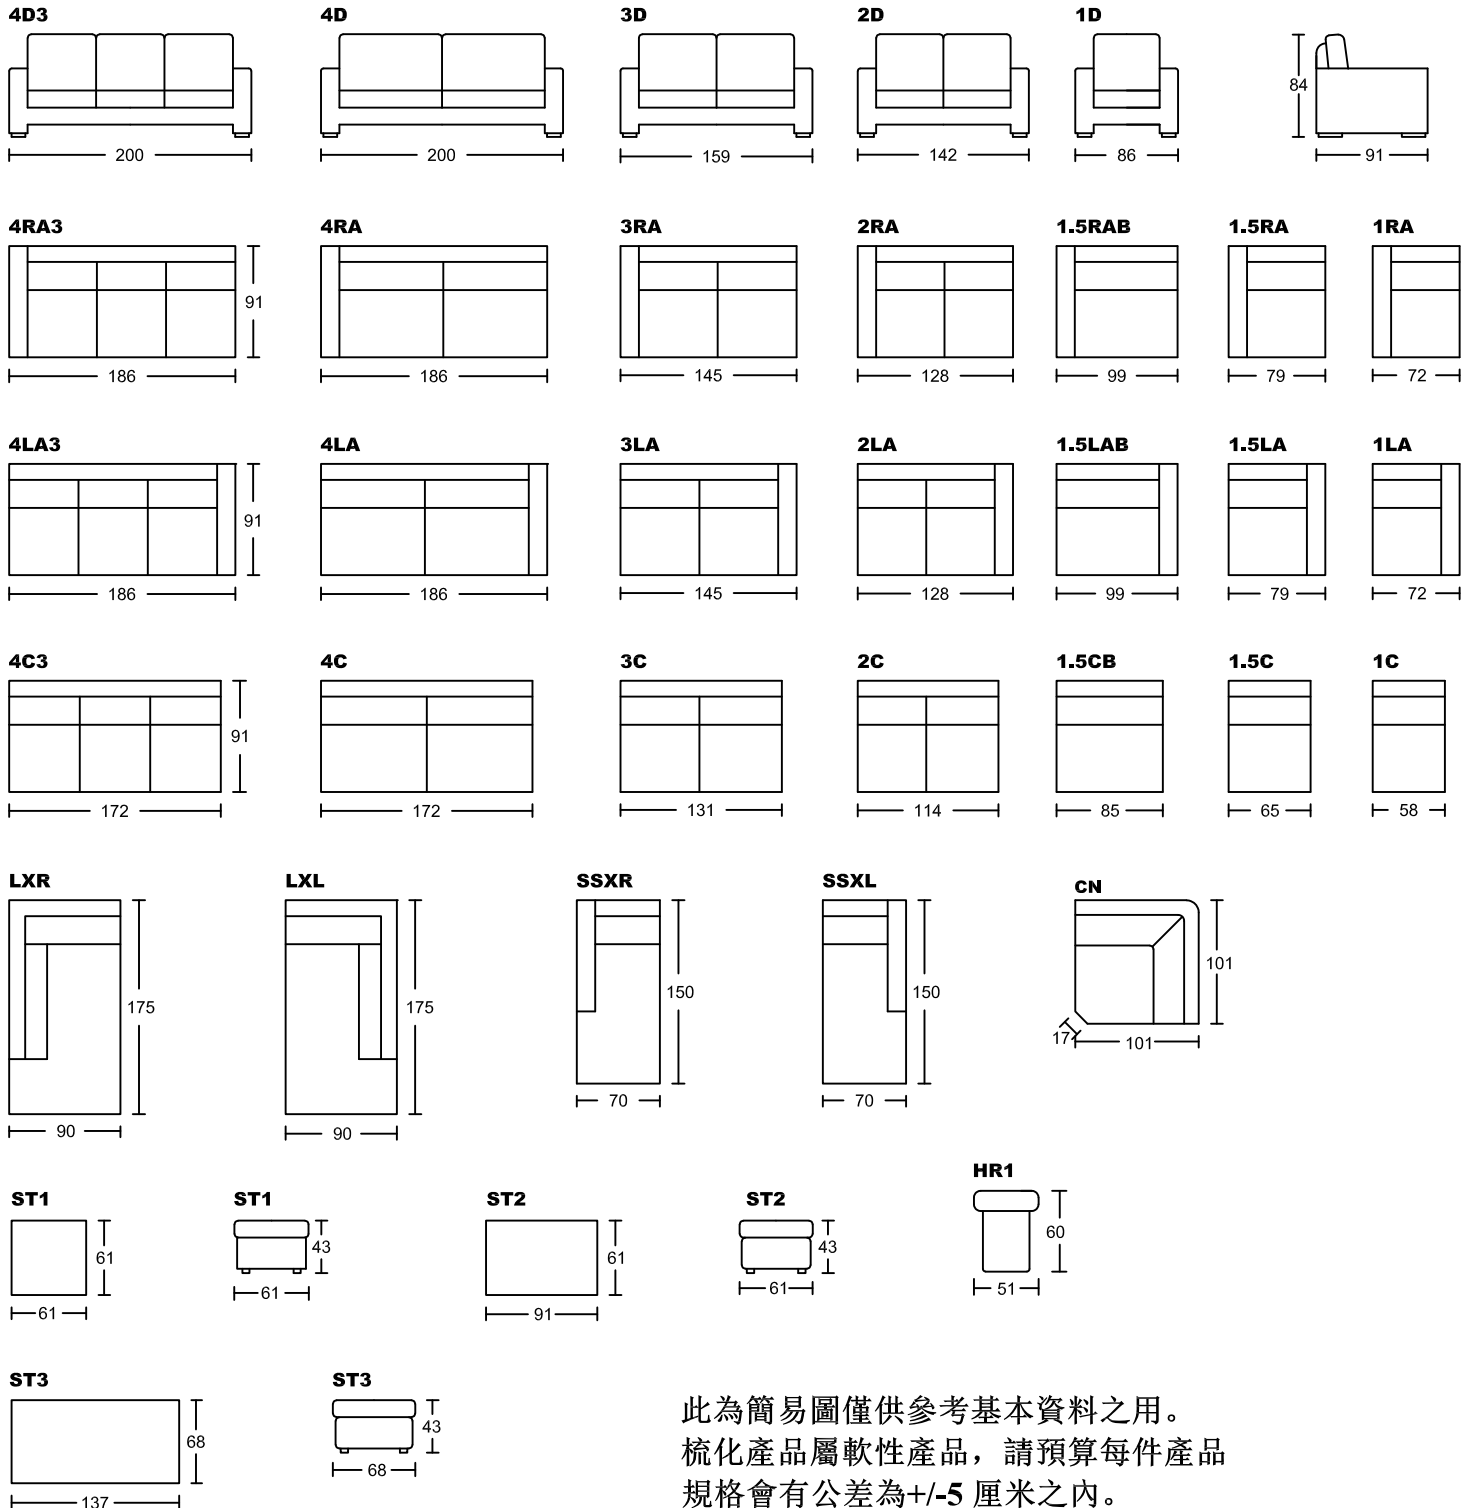

MODEL NAME LIBRA MAXI 5052A-H1

Designed by GIORMANI

此為簡易圖僅供參考基本資料之用。

梳化產品屬軟性產品，請預算每件產品規格會有公差為 ± 5 厘米之內。

詳情必須查詢店員。（單位：cm）

The information is used for reference only.

The actual size of each piece of the product

should be subject to the discrepancies of ± 5 cm.

Please check with our salespersons for further details.

25/05/2023