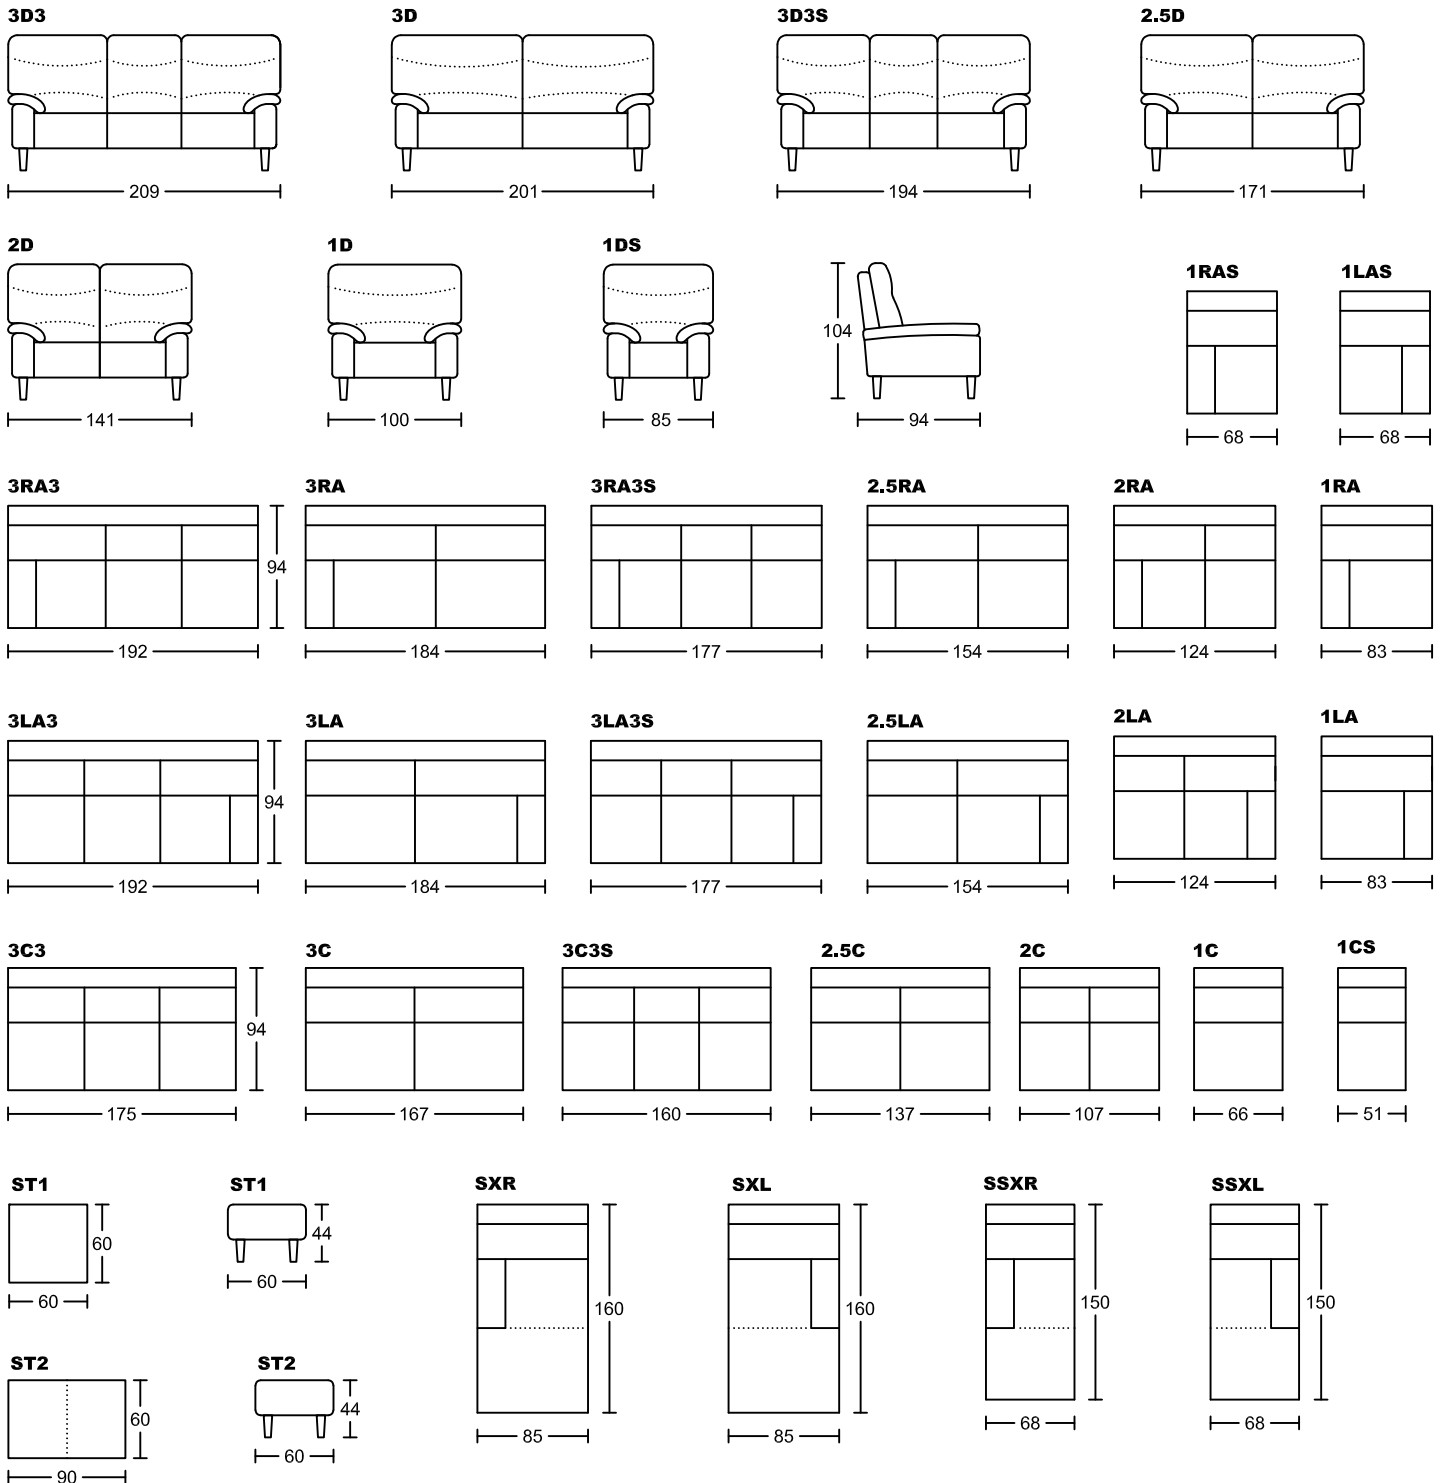

PETERSBERG II 4049A-H1

Designed by GIORMANI

此為簡易圖僅供參考基本資料之用。

梳化產品屬軟性產品，請預算每件產品

規格會有公差為 ± 5 厘米之內。

詳情必須查詢店員。（單位：cm）

The information is used for reference only.

The actual size of each piece of the product

should be subject to the discrepancies of ± 5 cm.

Please check with our salespersons for further details.

24/05/2023