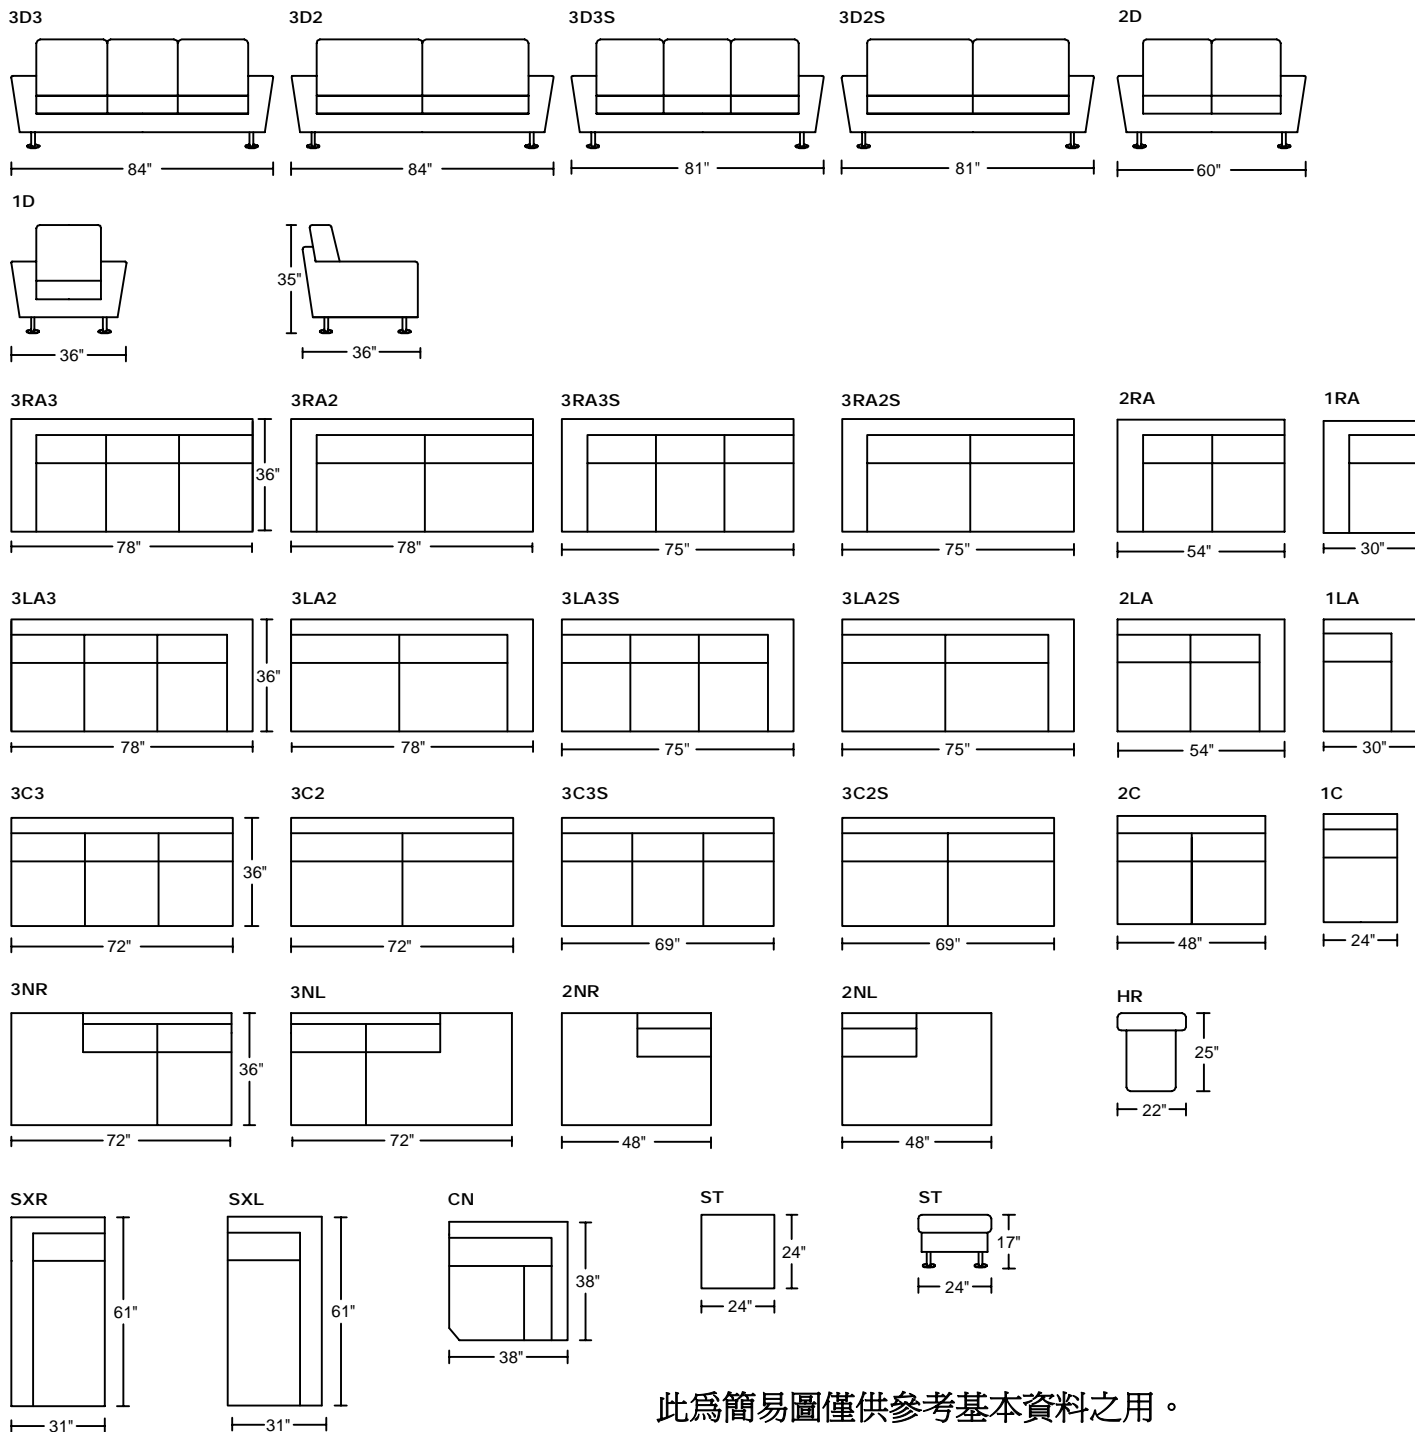

CAPRICORN 5009

Designed by GIORMANI

此為簡易圖僅供參考基本資料之用。
 梳化產品屬軟性產品，請預算每件產品
 規格會有公差為+/-2 寸之內。
 詳情必須查詢店員。（單位：英寸）
The information is used for reference only.
The actual size of each piece of the product
should be subject to the discrepancies of +/-2 ''.
Please check with our salespersons for further details.
 13/6/2017