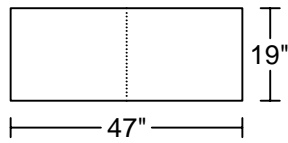

LANGEN I D001A

Designed by GIORMANI

2D

BH01

BH01

BH02

BH02

BH02

此為簡易圖僅供參考基本資料之用。
梳化產品屬軟性產品，請預算每件產品
規格會有公差為 ± 2 寸之內。
詳情必須查詢店員。（單位：英寸）
The information is used for reference only.
The actual size of each piece of the product
should be subject to the discrepancies of ± 2 ".
Please check with our salespersons for further details.
19/10/2020