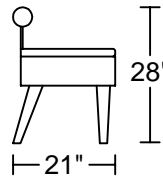

LANGEN I D001A

Designed by GIORMANI

2D

BH01

BH01

BH02

BH02

BH02

此為簡易圖僅供參考基本資料之用。
梳化產品屬軟性產品，請預算每件產品
規格會有公差為 ± 2 寸之內。
詳情必須查詢店員。（單位：英寸）
The information is used for reference only.
The actual size of each piece of the product
should be subject to the discrepancies of ± 2 ".
Please check with our salespersons for further details.
19/10/2020