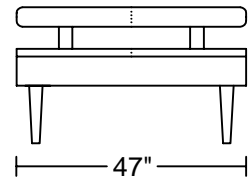

LANGEN I D001A

Designed by GIORMANI

2D

BH01

BH01

BH02

BH02

BH02

此為簡易圖僅供參考基本資料之用。
梳化產品屬軟性產品，請預算每件產品
規格會有公差為 ± 2 寸之內。
詳情必須查詢店員。（單位：英寸）
The information is used for reference only.
The actual size of each piece of the product
should be subject to the discrepancies of ± 2 ".
Please check with our salespersons for further details.
19/10/2020