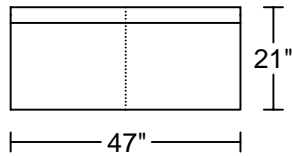

LANGEN I D001A

Designed by GIORMANI

2D

BH01

BH01

BH02

BH02

BH02

此為簡易圖僅供參考基本資料之用。
梳化產品屬軟性產品，請預算每件產品
規格會有公差為 ± 2 寸之內。
詳情必須查詢店員。（單位：英寸）
The information is used for reference only.
The actual size of each piece of the product
should be subject to the discrepancies of ± 2 ".
Please check with our salespersons for further details.
19/10/2020