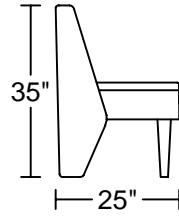

LANGEN I D001A

Designed by GIORMANI

2D

BH01

BH01

BH02

BH02

BH02

此為簡易圖僅供參考基本資料之用。
梳化產品屬軟性產品，請預算每件產品
規格會有公差為 ± 2 寸之內。
詳情必須查詢店員。（單位：英寸）
The information is used for reference only.
The actual size of each piece of the product
should be subject to the discrepancies of ± 2 ".
Please check with our salespersons for further details.
19/10/2020