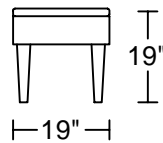

LANGEN I D001A

Designed by GIORMANI

2D

BH01

BH01

BH02

BH02

BH02

此為簡易圖僅供參考基本資料之用。
梳化產品屬軟性產品，請預算每件產品
規格會有公差為 ± 2 寸之內。
詳情必須查詢店員。（單位：英寸）
The information is used for reference only.
The actual size of each piece of the product
should be subject to the discrepancies of ± 2 ".
Please check with our salespersons for further details.
19/10/2020