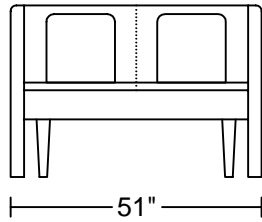

LANGEN I D001A

Designed by GIORMANI

2D

BH01

BH01

BH02

BH02

BH02

此為簡易圖僅供參考基本資料之用。
梳化產品屬軟性產品，請預算每件產品
規格會有公差為 ± 2 寸之內。
詳情必須查詢店員。（單位：英寸）
The information is used for reference only.
The actual size of each piece of the product
should be subject to the discrepancies of ± 2 ".
Please check with our salespersons for further details.
19/10/2020