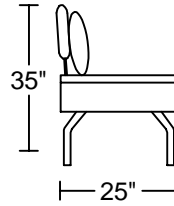

KARDEN D005A

Designed by GIORMANI

2C