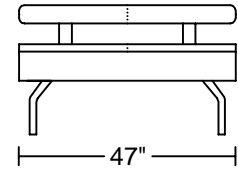

此為簡易圖僅供參考基本資料之用。
梳化產品屬軟性產品，請預算每件產品
規格會有公差為 ± 2 寸之內。
詳情必須查詢店員。（單位：英寸）
The information is used for reference only.
The actual size of each piece of the product
should be subject to the discrepancies of ± 2 ".
Please check with our salespersons for further details.