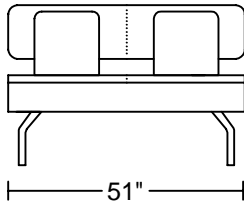

KARDEN D005A

Designed by GIORMANI

2C