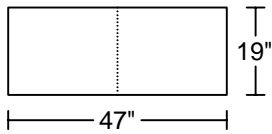

KARDEN D005A

Designed by GIORMANI

2C

BH01

BH01

BH02

BH02

BH02

此為簡易圖僅供參考基本資料之用。
梳化產品屬軟性產品，請預算每件產品
規格會有公差為 ± 2 寸之內。
詳情必須查詢店員。（單位：英寸）
The information is used for reference only.
The actual size of each piece of the product
should be subject to the discrepancies of ± 2 ".
Please check with our salespersons for further details.

18/8/2020