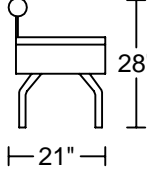

KARDEN D005A

Designed by GIORMANI

2C

BH01

BH01

BH02

BH02

BH02

此為簡易圖僅供參考基本資料之用。
梳化產品屬軟性產品，請預算每件產品
規格會有公差為 ± 2 寸之內。
詳情必須查詢店員。（單位：英寸）
The information is used for reference only.
The actual size of each piece of the product
should be subject to the discrepancies of ± 2 ".
Please check with our salespersons for further details.

18/8/2020