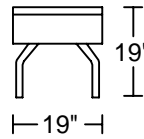

KARDEN D005A

Designed by GIORMANI

2C

BH01

BH01

BH02

BH02

BH02

此為簡易圖僅供參考基本資料之用。
梳化產品屬軟性產品，請預算每件產品
規格會有公差為 ± 2 寸之內。
詳情必須查詢店員。（單位：英寸）
The information is used for reference only.
The actual size of each piece of the product
should be subject to the discrepancies of ± 2 ".
Please check with our salespersons for further details.

18/8/2020