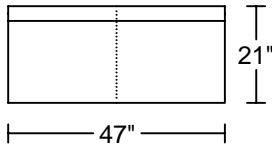

KARDEN D005A

Designed by GIORMANI

2C

BH01

BH01

BH02

BH02

BH02

此為簡易圖僅供參考基本資料之用。
梳化產品屬軟性產品，請預算每件產品
規格會有公差為 ± 2 寸之內。
詳情必須查詢店員。（單位：英寸）
The information is used for reference only.
The actual size of each piece of the product
should be subject to the discrepancies of ± 2 ".
Please check with our salespersons for further details.

18/8/2020