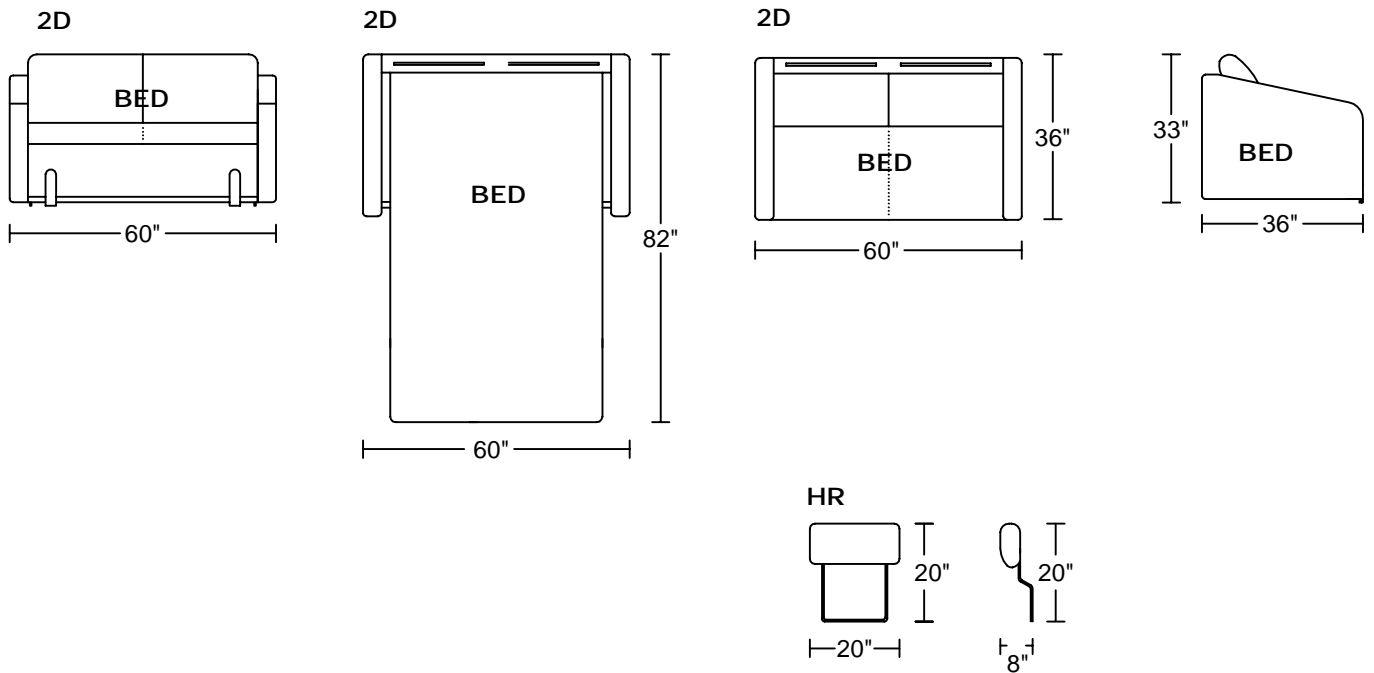

BIZZE II 7122B
Designed by GIORMANI

彈簧床墊規格：闊47"×深74"
 BED-沙發床
 HR-配沙發床

此為簡易圖僅供參考基本資料之用。
 梳化產品屬軟性產品，請預算每件產品
 規格會有公差為 ± 2 寸之內。
 詳情必須查詢店員。（單位：英寸）
The information is used for reference only.
The actual size of each piece of the product
should be subject to the discrepancies of ± 2 ".
Please check with our salespersons for further details.
 11/6/2020