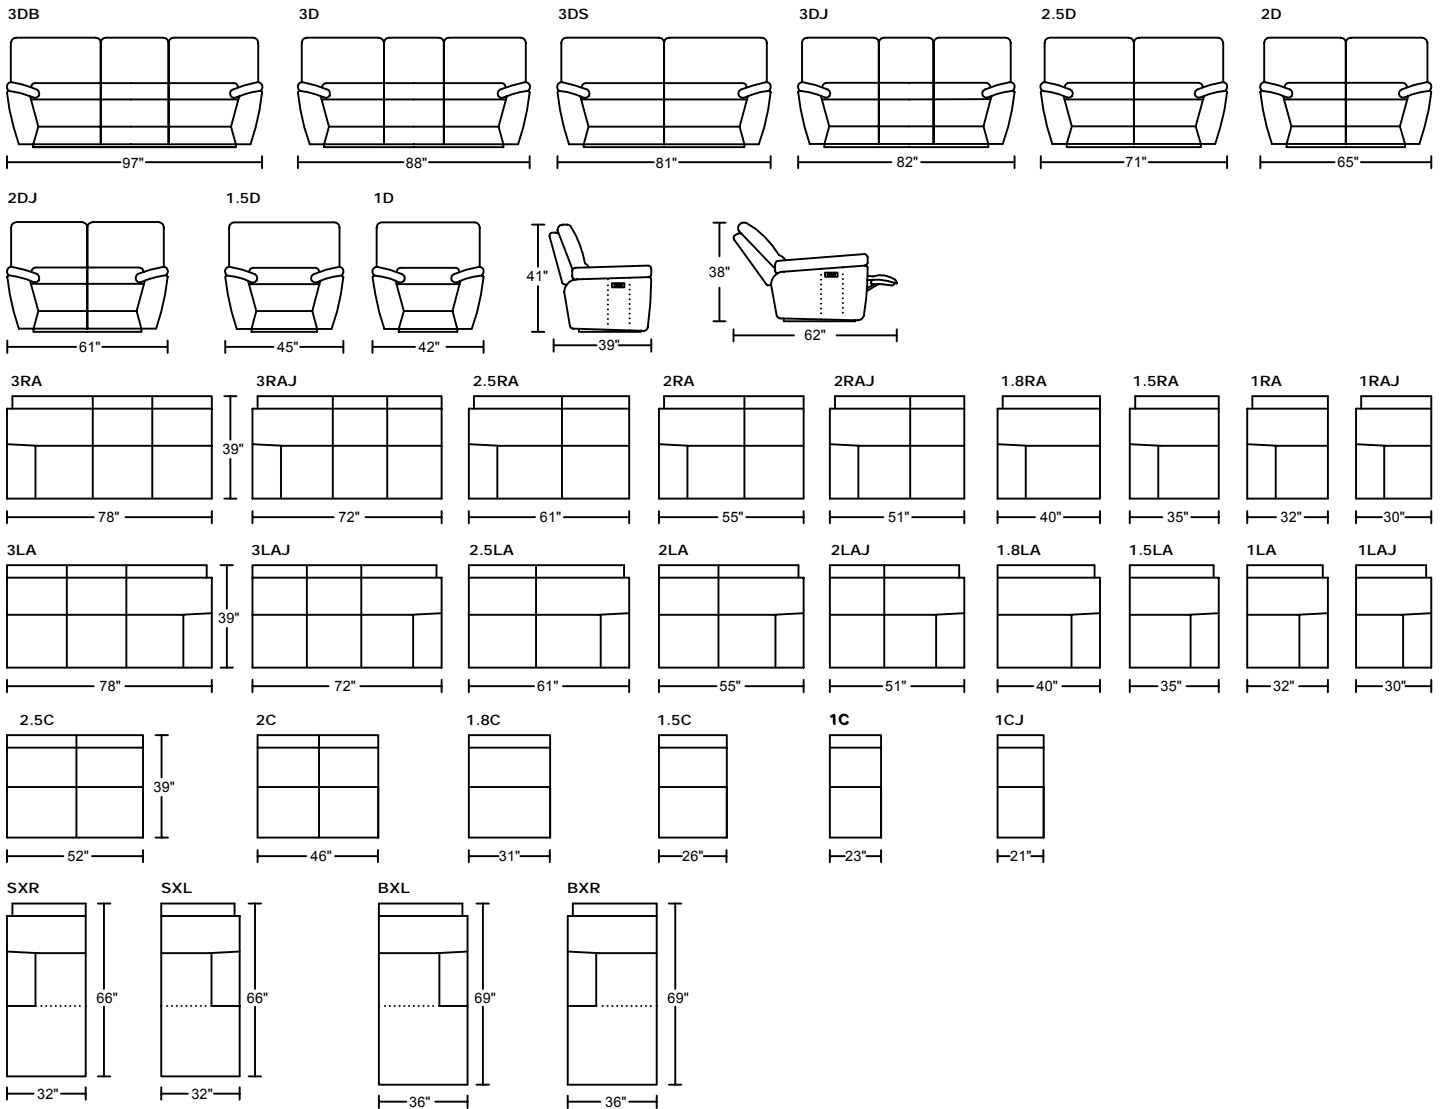

DERLEN 6588
Designed by GIORMANI

NR-No Recliner 無彈較
 EU-Electrical Switch with USB 電按制連USB插頭
 EM-Electrical Remote 電遙控

此為簡易圖僅供參考基本資料之用。
 梳化產品屬軟性產品，請預算每件產品
 規格會有公差為+/-2 寸之內。
 詳情必須查詢店員。（單位：英寸）
The information is used for reference only.
The actual size of each piece of the product
should be subject to the discrepancies of +/-2".
Please check with our salespersons for further details.
 21/7/2020