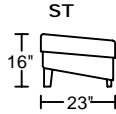

BREMEN 4004

Designed by GIORMANI

此為簡易圖僅供參考基本資料之用。
梳化產品屬軟性產品，請預算每件產品
規格會有公差為 ± 2 寸之內。
詳情必須查詢店員。（單位：英寸）
The information is used for reference only.
The actual size of each piece of the product
should be subject to the discrepancies of ± 2 ''.
Please check with our salespersons for further details.
21/8/2017