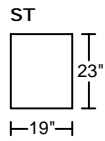

BREMEN 4004

Designed by GIORMANI

此為簡易圖僅供參考基本資料之用。
梳化產品屬軟性產品，請預算每件產品
規格會有公差為 ± 2 寸之內。
詳情必須查詢店員。（單位：英寸）
The information is used for reference only.
The actual size of each piece of the product
should be subject to the discrepancies of ± 2 ''.
Please check with our salespersons for further details.
21/8/2017