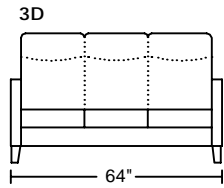

BREMEN 4004

Designed by GIORMANI

此為簡易圖僅供參考基本資料之用。
梳化產品屬軟性產品，請預算每件產品
規格會有公差為 ± 2 寸之內。
詳情必須查詢店員。（單位：英寸）
The information is used for reference only.
The actual size of each piece of the product
should be subject to the discrepancies of ± 2 ''.
Please check with our salespersons for further details.
21/8/2017