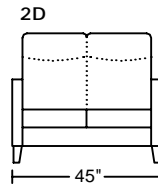

BREMEN 4004

Designed by GIORMANI

此為簡易圖僅供參考基本資料之用。
梳化產品屬軟性產品，請預算每件產品
規格會有公差為 ± 2 寸之內。
詳情必須查詢店員。（單位：英寸）
The information is used for reference only.
The actual size of each piece of the product
should be subject to the discrepancies of ± 2 ''.
Please check with our salespersons for further details.
21/8/2017