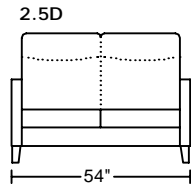

BREMEN 4004

Designed by GIORMANI

此為簡易圖僅供參考基本資料之用。
梳化產品屬軟性產品，請預算每件產品
規格會有公差為 ± 2 寸之內。
詳情必須查詢店員。（單位：英寸）
The information is used for reference only.
The actual size of each piece of the product
should be subject to the discrepancies of ± 2 ''.
Please check with our salespersons for further details.
21/8/2017