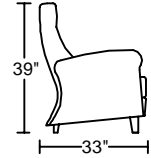

BREMEN 4004

Designed by GIORMANI

此為簡易圖僅供參考基本資料之用。
梳化產品屬軟性產品，請預算每件產品
規格會有公差為 ± 2 寸之內。
詳情必須查詢店員。（單位：英寸）
The information is used for reference only.
The actual size of each piece of the product
should be subject to the discrepancies of ± 2 ''.
Please check with our salespersons for further details.
21/8/2017