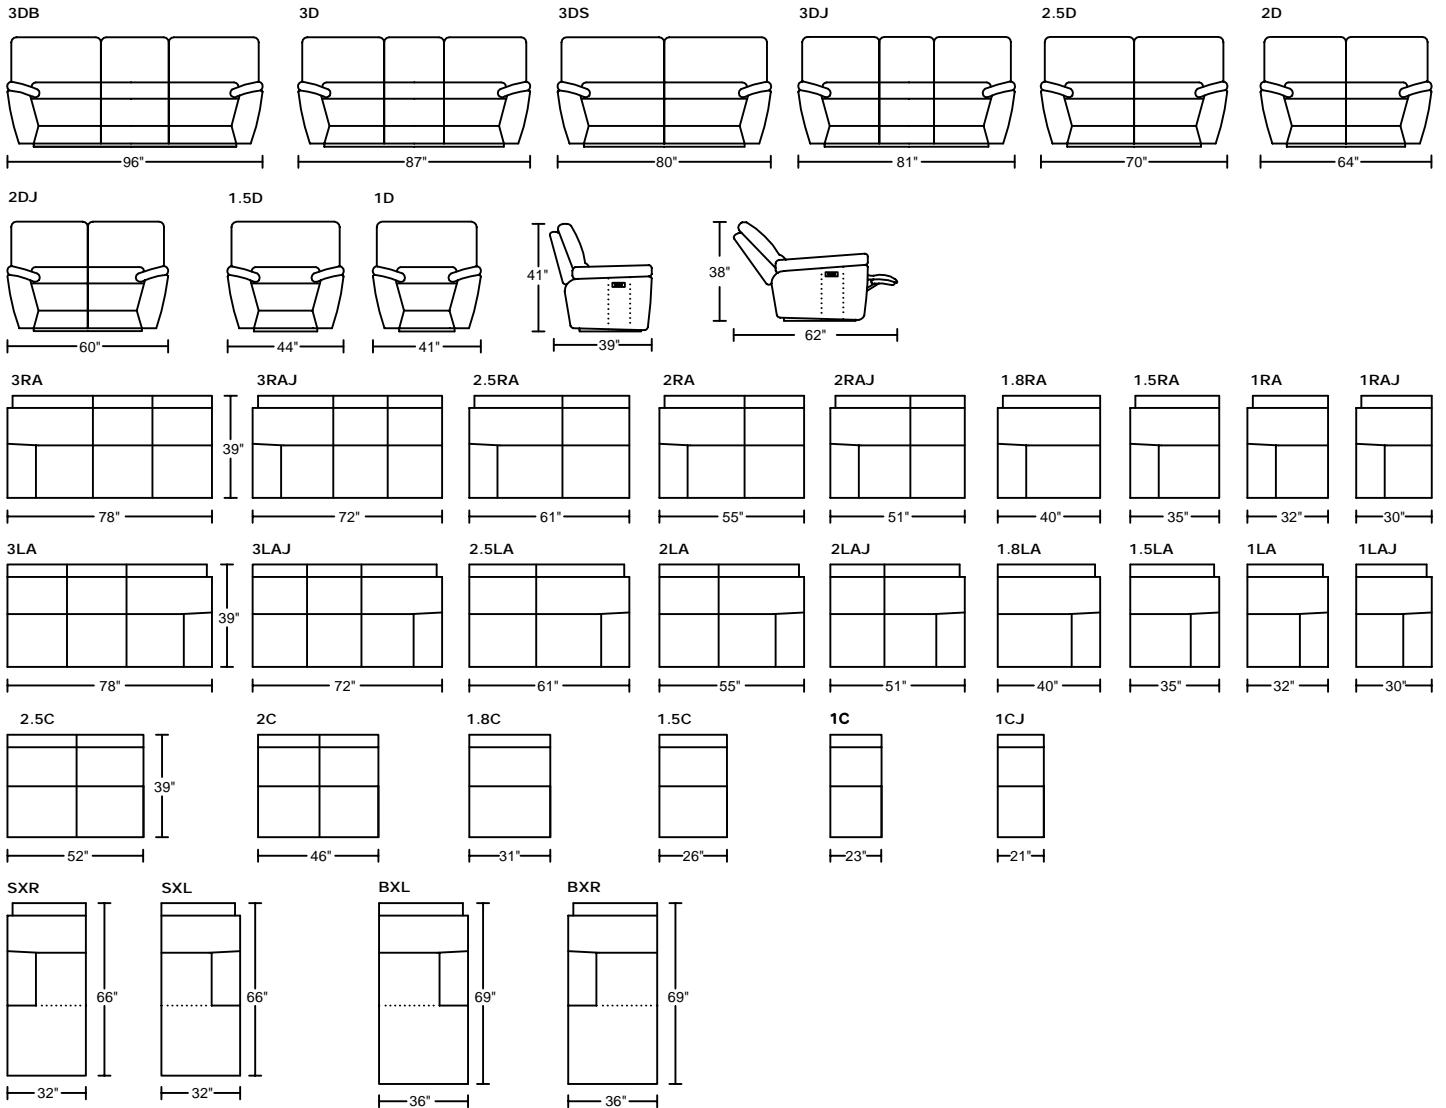

DERLEN 6588
Designed by GIORMANI

NR-No Recliner 無彈較
 EU-Electrical Switch with USB 電按制連USB插頭
 EM-Electrical Remote 電遙控

此為簡易圖僅供參考基本資料之用。
 梳化產品屬軟性產品，請預算每件產品
 規格會有公差為+/-2 寸之內。
 詳情必須查詢店員。（單位：英寸）
The information is used for reference only.
The actual size of each piece of the product
should be subject to the discrepancies of +/-2".
Please check with our salespersons for further details.
 17/6/2020