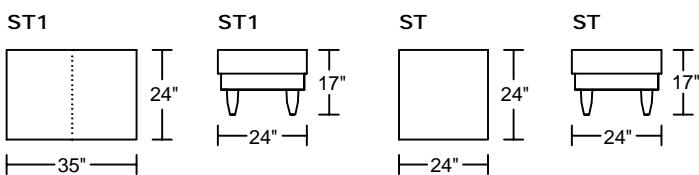

JAYMAN 8041

Designed by GIORMANI

此為簡易圖僅供參考基本資料之用。
 梳化產品屬軟性產品，請預算每件產品
 規格會有公差為+/-2 寸之內。
 詳情必須查詢店員。（單位：英寸）
The information is used for reference only.
The actual size of each piece of the product
should be subject to the discrepancies of +/-2".
Please check with our salespersons for further details.
 16/5/2019