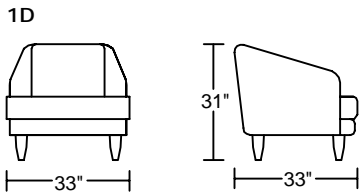

JAYMAN 8041

Designed by GIORMANI

此為簡易圖僅供參考基本資料之用。
 梳化產品屬軟性產品，請預算每件產品
 規格會有公差為+/-2 寸之內。
 詳情必須查詢店員。（單位：英寸）
The information is used for reference only.
The actual size of each piece of the product
should be subject to the discrepancies of +/-2".
Please check with our salespersons for further details.
 16/5/2019