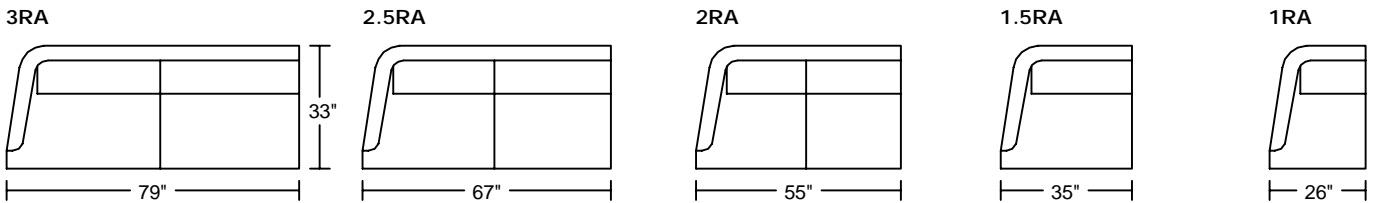

JAYMAN 8041

Designed by GIORMANI

此為簡易圖僅供參考基本資料之用。
 梳化產品屬軟性產品，請預算每件產品
 規格會有公差為+/-2 寸之內。
 詳情必須查詢店員。（單位：英寸）
The information is used for reference only.
The actual size of each piece of the product
should be subject to the discrepancies of +/-2".
Please check with our salespersons for further details.
 16/5/2019