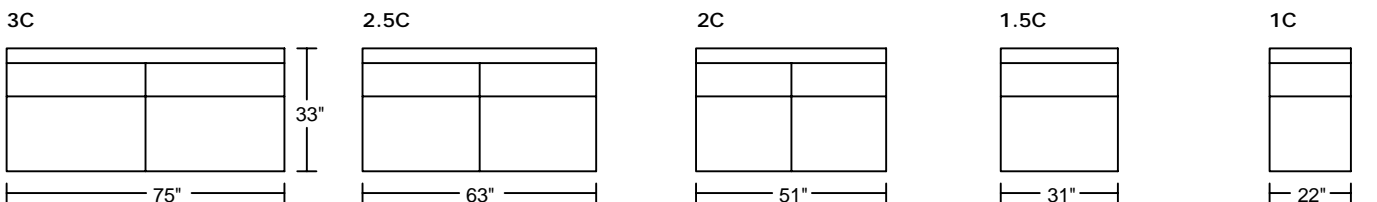

JAYMAN 8041

Designed by GIORMANI

此為簡易圖僅供參考基本資料之用。
 梳化產品屬軟性產品，請預算每件產品
 規格會有公差為+/-2 寸之內。
 詳情必須查詢店員。（單位：英寸）
The information is used for reference only.
The actual size of each piece of the product
should be subject to the discrepancies of +/-2".
Please check with our salespersons for further details.
 16/5/2019