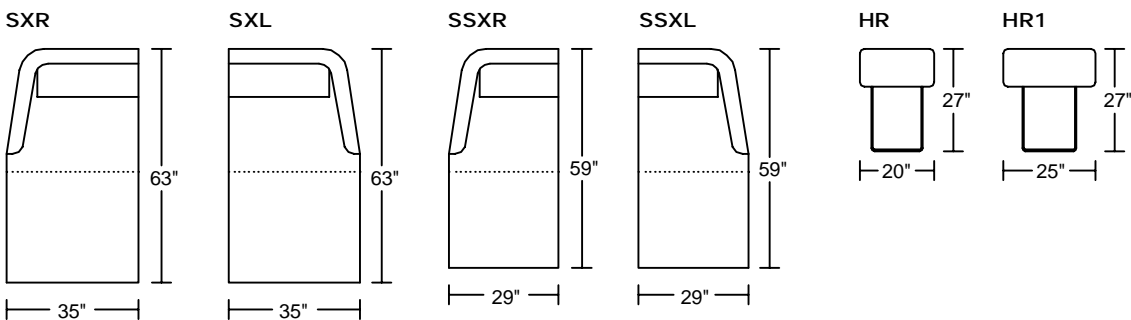

JAYMAN 8041

Designed by GIORMANI

此為簡易圖僅供參考基本資料之用。
 梳化產品屬軟性產品，請預算每件產品
 規格會有公差為+/-2 寸之內。
 詳情必須查詢店員。（單位：英寸）
The information is used for reference only.
The actual size of each piece of the product
should be subject to the discrepancies of +/-2".
Please check with our salespersons for further details.
 16/5/2019