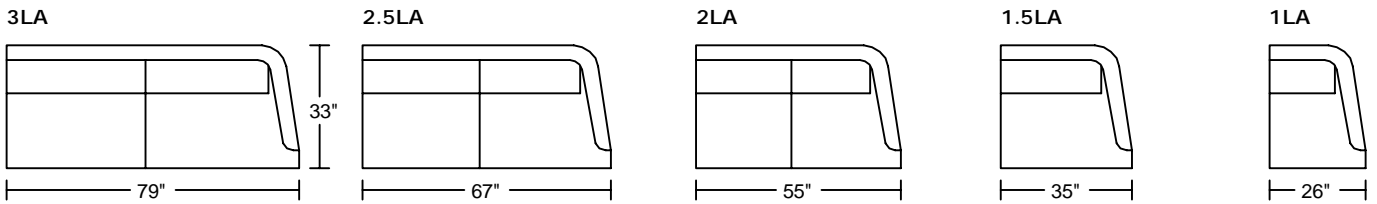

JAYMAN 8041

Designed by GIORMANI

此為簡易圖僅供參考基本資料之用。
 梳化產品屬軟性產品，請預算每件產品
 規格會有公差為+/-2 寸之內。
 詳情必須查詢店員。（單位：英寸）
The information is used for reference only.
The actual size of each piece of the product
should be subject to the discrepancies of +/-2".
Please check with our salespersons for further details.
 16/5/2019