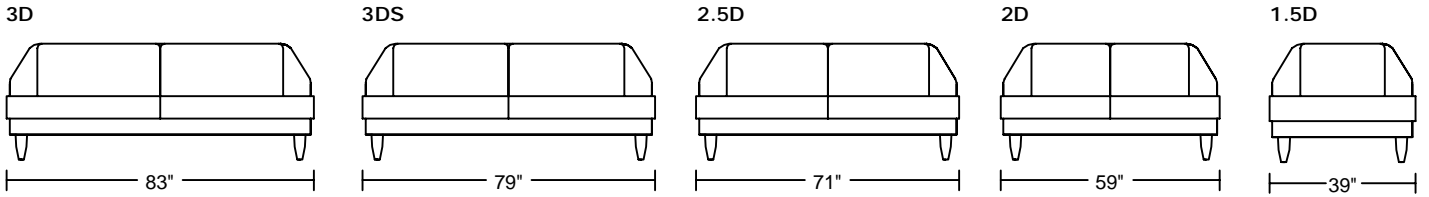

JAYMAN 8041

Designed by GIORMANI

此為簡易圖僅供參考基本資料之用。
 梳化產品屬軟性產品，請預算每件產品
 規格會有公差為+/-2 寸之內。
 詳情必須查詢店員。（單位：英寸）
The information is used for reference only.
The actual size of each piece of the product
should be subject to the discrepancies of +/-2".
Please check with our salespersons for further details.
 16/5/2019